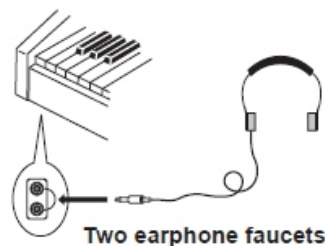

USER MANUAL

1. 1-1 to 1-4 plastic fix part screw M6*25(4 PCS)
2. 2-1 to 2-4 screw M5*60 (4 PCS)
3. 3-1 to 3-4 screw M6*50 (4 PCS)
4. 4-1 plastic fix part M6*35(1PCS)

(Note :In order to avoid trample the pedal, after finish install make sure the plastic fix part contact with the ground)

Basic Operation

How to play

Turn the "POWER" on, and then display screen lights, which means that normal performance starts.

Earphone Output Terminal

This product has two earphone output faucets. and turn down volume of the digital keyboard at first before connecting earphone. Adjust the volume to the satisfactory level after connection

USER MANUAL

14: Demo List

No.	Name	Lcd Display	D20	American Beauty Rag	AmeriRag
D00	Hotel Pacific	HotelPac	D21	Crazy Arms	CrazArms
D01	1900's Madness	Madness	D22	Before theNextTearDropFalls	TearDrop
D02	Family Restaurant	Restaura	D23	Waltz Op64 No.1 By Chopin	WaltOp64
D03	To Flush Waves Johnny	Johny	D24	Piano Sonata	PianSona
D04	Zimbada Hand	Zimbada	D25	The Beautiful BlueDanube	BlueDanu
D05	Paradise	Paradise	D26	The Crave	TheCrave
D06	Birthday	Birthday	D27	Tea for Two	TeaTwo
D07	Carmen	Carmen	D28	Sleigh Ride	SleigRid
D08	Cavatina	Cavatina	D29	Rudolph The Red Nose Reindeer	NoseRein
D09	Jingle Bells	JingBell	D30	Silent Night	SileNigh
D10	Silent Night	Silent	D31	Dream	Dream
D11	O Christmas Santa Claus	Christma	D32	Clock	Clock
D12	When The Saints Go Marchin In	SaintsGo	D33	Humoresque	Humoresq
D13	Oh Susanna	Susanna	D34	Frohlicher Landmann	Frohlich
D14	MoonRiver	MoonRive	D35	Canon	Canon
D15	ABC Word	ABCWord	D36	Waltz	Waltz
D16	We Wish You A Merry Christmas	MerryChr	D37	Greensleeves	Greensle
D17	Six Little Ducks	SixDucks	D38	Polka	Polka
D18	Mary Had A Little Lamb	MaryLamb	D39	Arabesque	Arabesqu
D19	MoonlightBay	Moonligh	D40	Jockey Club	JockClub