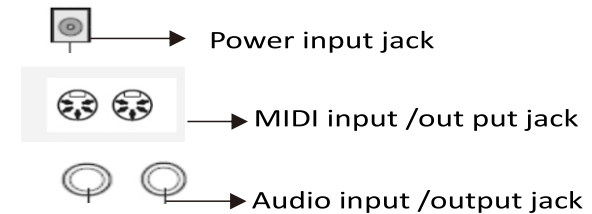

USER MANUAL

Pedal Input Jack

Pedal input jack position is at the bottom right of digital piano

Bottom Panel function of digital piano

Installation Graphic Representation

USER MANUAL

1. 1-1 to 1-4 plastic fix part screw M6*25(4 PCS)
2. 2-1 to 2-4 screw M5*60 (4 PCS)
3. 3-1 to 3-4 screw M6*50 (4 PCS)
4. 4-1 plastic fix part M6*35(1PCS)