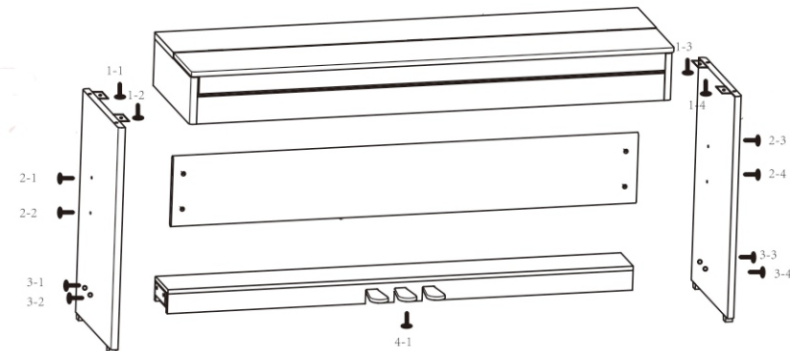

USER MANUAL

Pedal Input Jack

Pedal input jack position is at the bottom right of digital piano

Bottom Panel function of digital piano

Installation Graphic Representation

USER MANUAL

1. 1-1 to 1-4 plastic fix part screw M6*25(4 PCS)
2. 2-1 to 2-4 screw M5*60 (4 PCS)
3. 3-1 to 3-4 screw M6*50 (4 PCS)
4. 4-1 plastic fix part M6*35(1PCS)