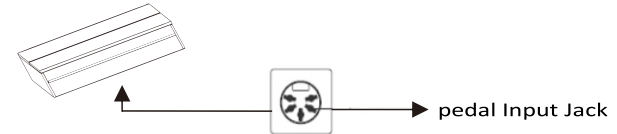

USER MANUAL

D41	Yang On A Horse To Transport Grain	Transpor	D62	Same Song	SameSong
D42	Stepping Higher And Higher	Higher	D63	Hill RoadBending 18	RoadBend
D43	USTaihuLake	TaihLake	D64	Farewell	Farewell
D44	Osmanthus everywhere open in August	August	D65	Happy home	HappHome
D45	Central government	CentGove	D66	Place peach bloom	PlaPeach
D46	Tathagata	Tathagat	D67	New Century	NewCetry
D47	Aobaoshan	Aobaosha	D68	Gave me a Red Rose	GaMeRose
D48	Yangming Chunxiao	YamiChxi	D69	Kangding Love Song	KdLoSong
D49	Jasmine	Jasmine	D70	Dansolde	Dansolde
D50	Jaunty	Jaunty	D71	BeijingTune	Bei jTune
D51	Good Day	GoodDay	D72	Yi Jian Mei	YiJiaMei
D52	Childhood	Chidhood	D73	Rumanxilou	Rumanxil
D53	Zi ZhuTiao	ZiZhuTia	D74	Goodbye Dabieshan	Dabiesha
D54	Auspicious TREBLE	Auspicio	D75	Happy Chinese New Year	HappYear
D55	Trials of a long journey always intelligence	Journey	D76	Dreams Of Riverboat	DreOfRiv
D56	In that faraway place	FarPlace	D77	ThePenghubending Grandmother	ThePenhu
D57	Prairie Song	PraiSong	D78	Heart-Throb	HeartThr
D58	Look at home	LookHome	D79	Jasmine	Jasmine
D59	On affordable	Affordab			
D60	You set off to the chapeau	Chapeau			
D61	The Qinghai-Tibet Plateau	Qinghai			

USER MANUAL

Pedal Input Jack

Pedal input jack position is at the bottom right of digital piano